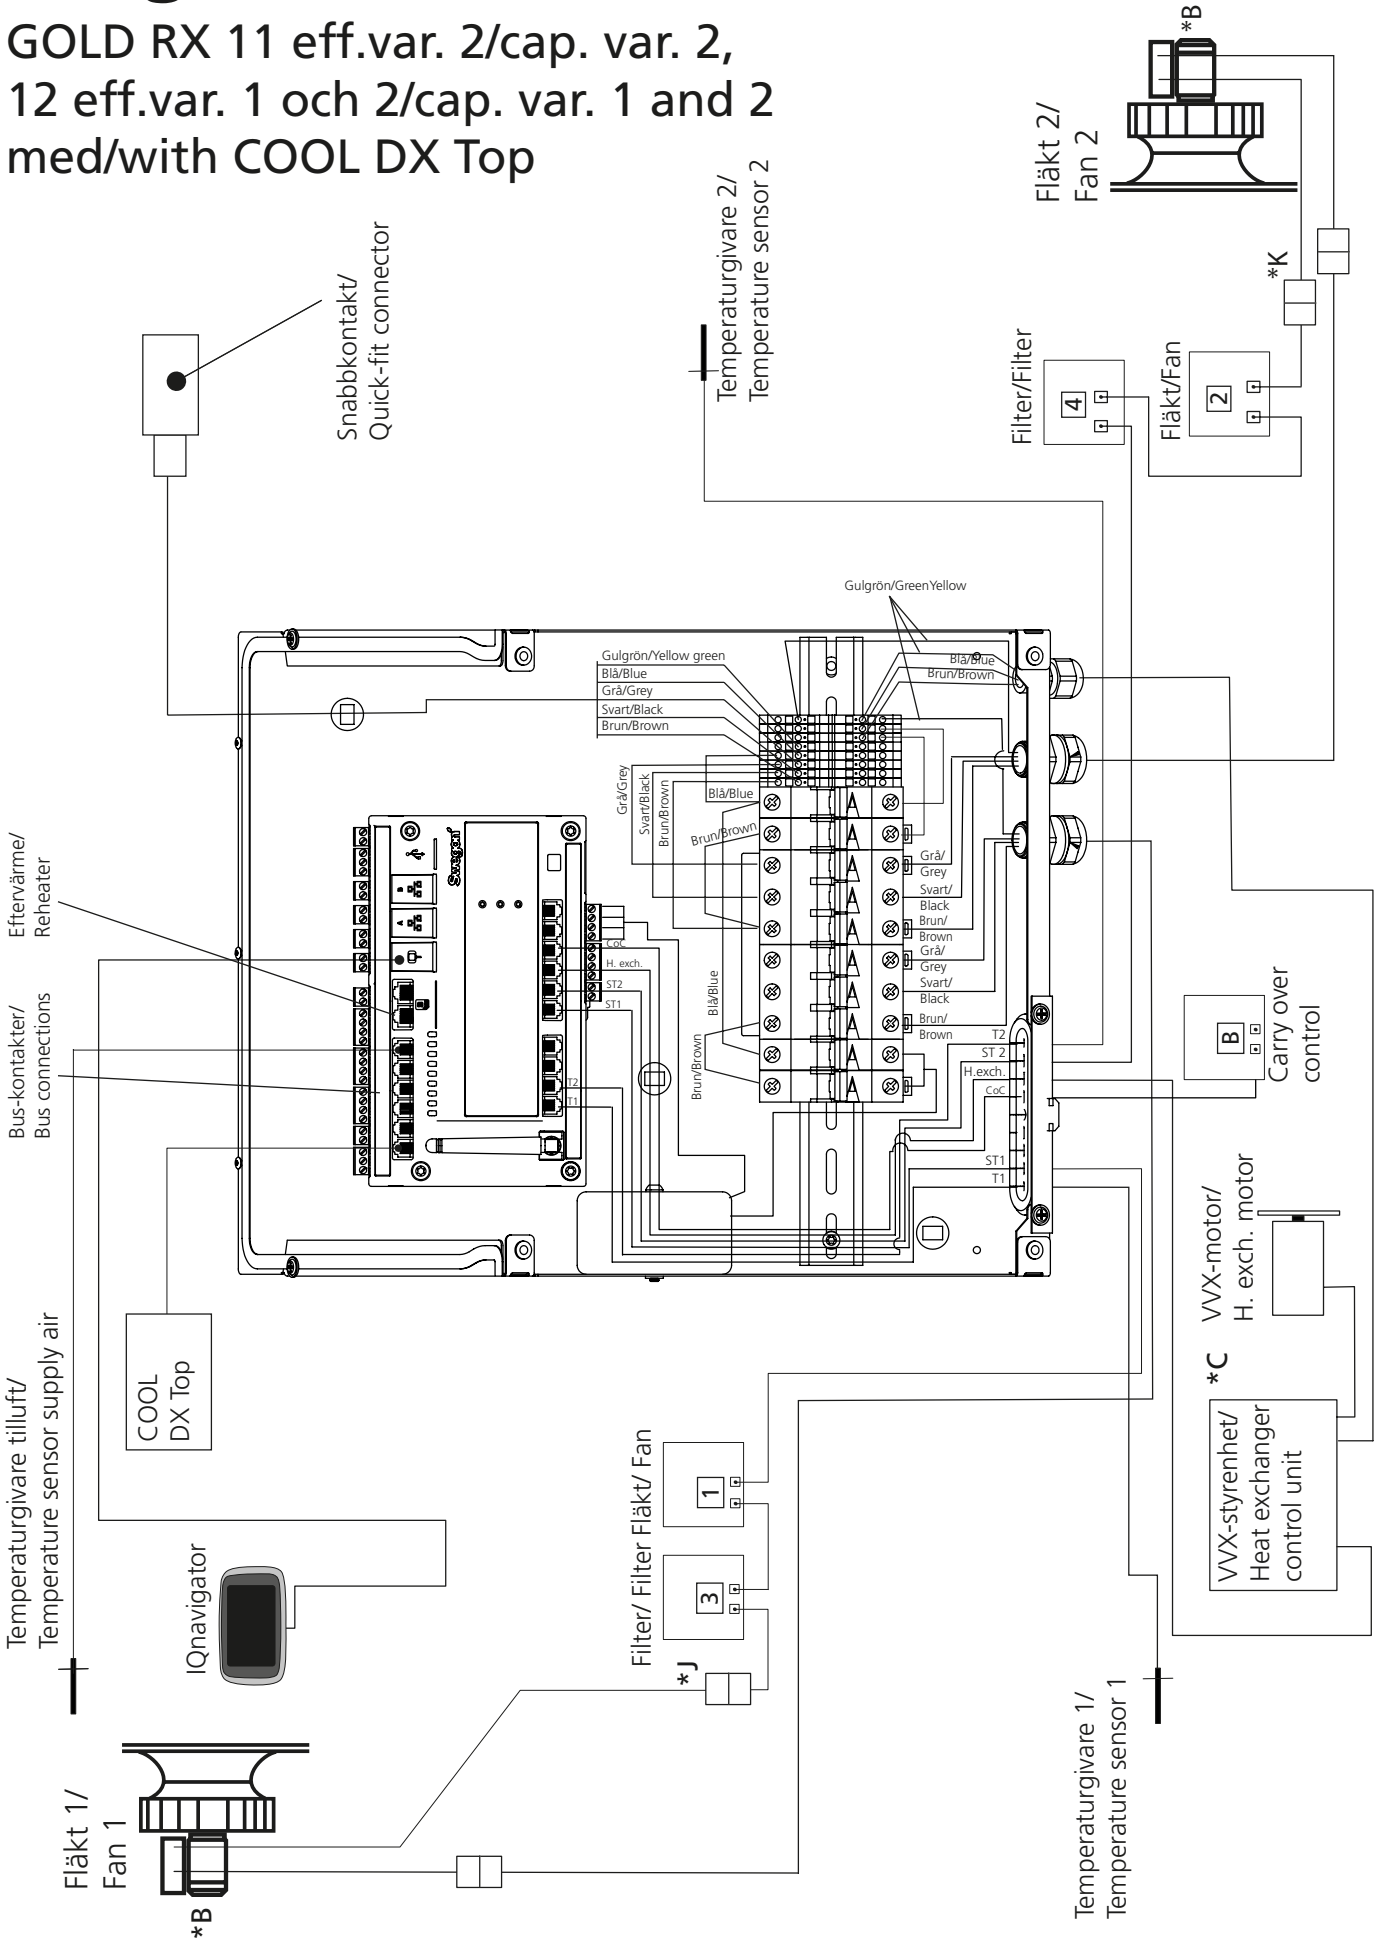

GOLD RX 11 eff.var. 2/cap. var. 2, 12-20 eff.var. 1 och 2/cap. var. 1 and 2 utan/without COOL DX Top

1) Inställning DIP-switch. Switch nr. 1-5. 1 = On, 0 = Off./
Settings DIP switch. Switch no. 1-5. 1 = On, 0 = Off.

GOLD RX 11 eff.var. 2/cap. var. 2, 12 eff.var. 1 och 2/cap. var. 1 and 2 med/with COOL DX Top

B:
Alt. 1: GOLD RX/PX/CX/SD14-120

Alt. 2: GOLD RX/PX/CX/SD14-120

C: GOLD RX 04-80 standard, 04-70 sorption

	DIP1	DIP2	DIP3	DIP4
Rotor, standard/sorption				
GOLD				
RX 011-020	ON	OFF	OFF	OFF

J: GOLD RX/PX/CX/SD 04-50

K: GOLD RX/PX/CX/SD 04-50