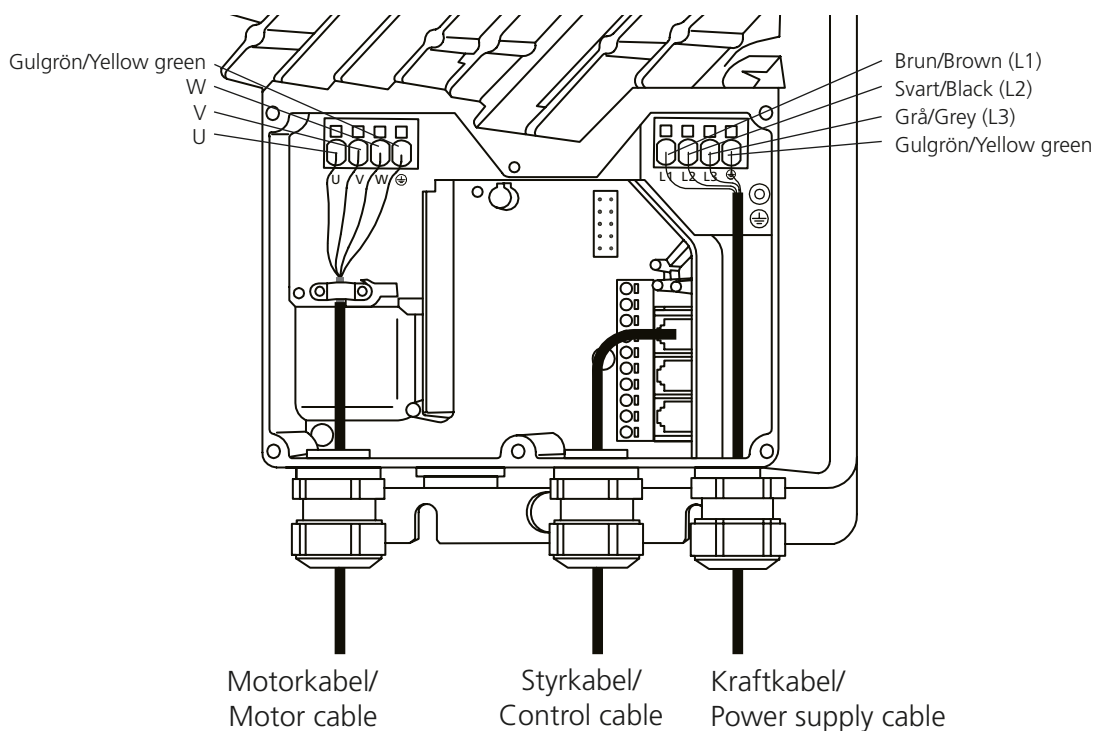

GOLD RX 11 eff.var. 2/cap. var. 2, 12-20 eff.var. 1 och 2/cap. var. 1 and 2 utan/without COOL DX Top

1) Inställning DIP-switch. Switch nr. 1-5. 1 = On, 0 = Off./
Settings DIP switch. Switch no. 1-5. 1 = On, 0 = Off.

GOLD RX 11 eff.var. 2/cap. var. 2, 12 eff.var. 1 och 2/cap. var. 1 and 2 med/with COOL DX Top

B:
Alt. 1: GOLD RX/PX/CX/SD14-120

Alt. 2: GOLD RX/PX/CX/SD14-120

C: GOLD RX 04-80 standard, 04-70 sorption

	DIP1	DIP2	DIP3	DIP4
Rotor, standard/sorption				
GOLD				
RX 011-020	ON	OFF	OFF	OFF

J: GOLD RX/PX/CX/SD 04-50

K: GOLD RX/PX/CX/SD 04-50