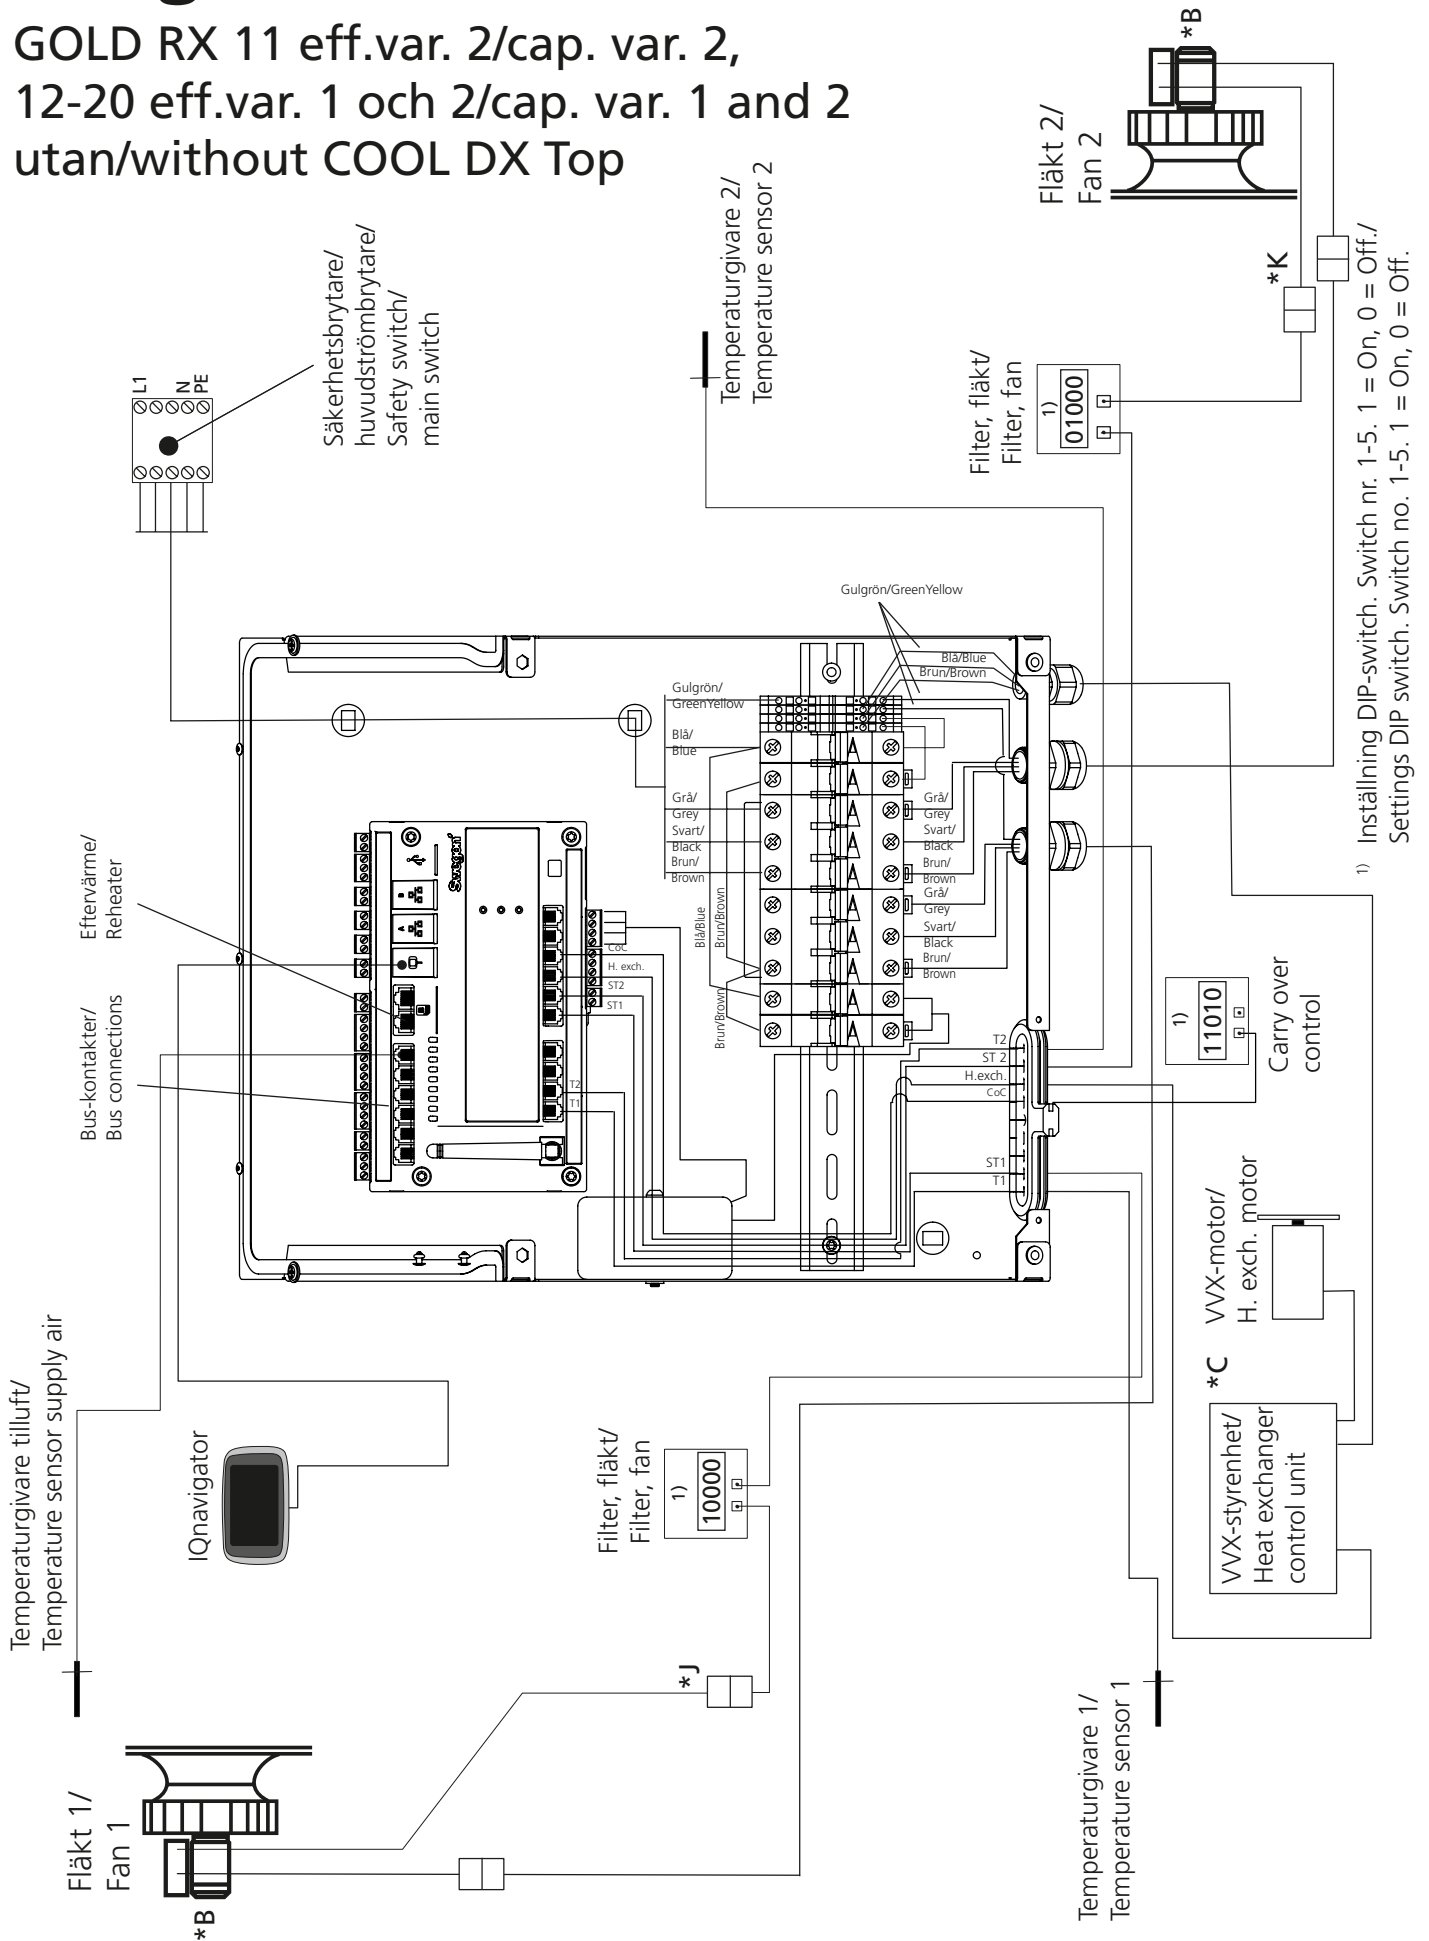

GOLD RX 11 eff.var. 2/cap. var. 2, 12-20 eff.var. 1 och 2/cap. var. 1 and 2 utan/without COOL DX Top

1) Inställning DIP-switch. Switch nr. 1-5. 1 = On, 0 = Off./
Settings DIP switch. Switch no. 1-5. 1 = On, 0 = Off.

GOLD RX 11 eff.var. 2/cap. var. 2, 12 eff.var. 1 och 2/cap. var. 1 and 2 med/with COOL DX Top

B:
Alt. 1: GOLD RX/PX/CX/SD14-120

Alt. 2: GOLD RX/PX/CX/SD14-120

C: GOLD RX 04-80 standard, 04-70 sorption

	DIP1	DIP2	DIP3	DIP4
Rotor, standard/sorption				
GOLD				
RX 011-020	ON	OFF	OFF	OFF

J: GOLD RX/PX/CX/SD 04-50

K: GOLD RX/PX/CX/SD 04-50