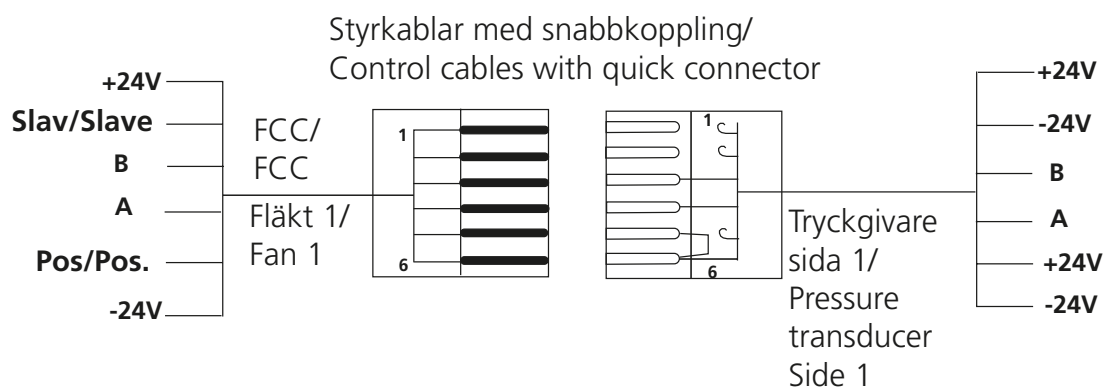

GOLD RX 11 eff.var. 2/cap. var. 2, 12-20 eff.var. 1 och 2/cap. var. 1 and 2 utan/without COOL DX Top

1) Inställning DIP-switch. Switch nr. 1-5. 1 = On, 0 = Off./
Settings DIP switch. Switch no. 1-5. 1 = On, 0 = Off.

GOLD RX 11 eff.var. 2/cap. var. 2, 12 eff.var. 1 och 2/cap. var. 1 and 2 med/with COOL DX Top

B:
Alt. 1: GOLD RX/PX/CX/SD14-120

Alt. 2: GOLD RX/PX/CX/SD14-120

C: GOLD RX 04-80 standard, 04-70 sorption

	DIP1	DIP2	DIP3	DIP4
Rotor, standard/sorption				
GOLD				
RX 011-020	ON	OFF	OFF	OFF

J: GOLD RX/PX/CX/SD 04-50

K: GOLD RX/PX/CX/SD 04-50