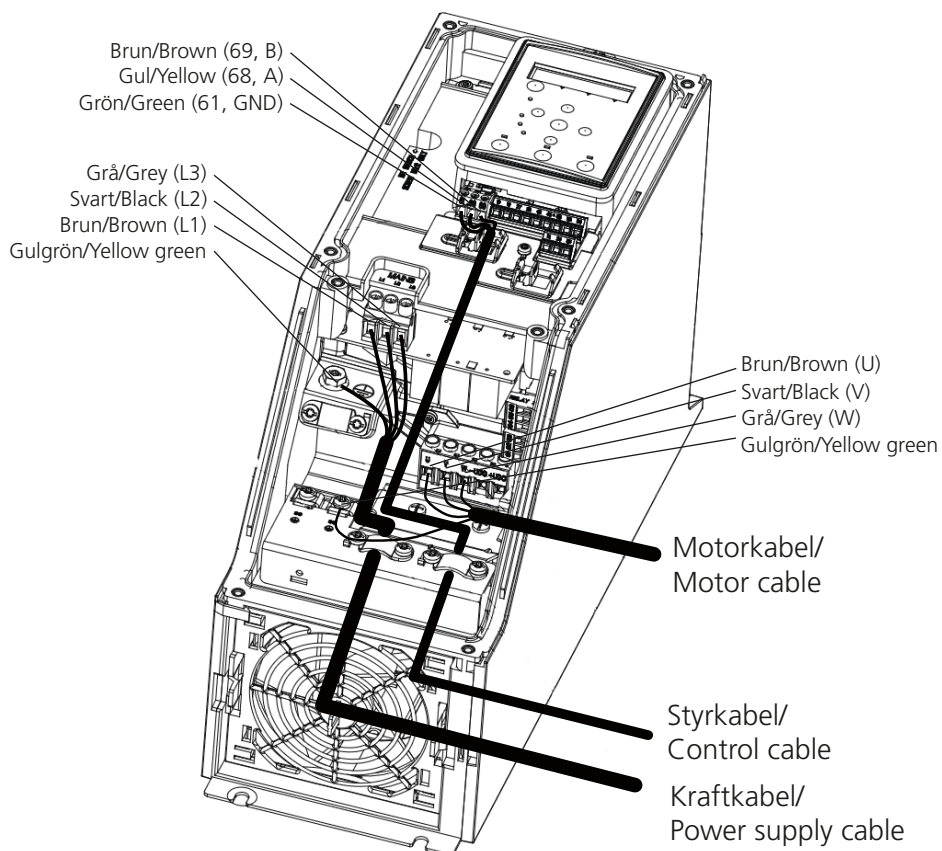

GOLD RX 11 eff.var. 2/cap. var. 2, 12-20 eff.var. 1 och 2/cap. var. 1 and 2 utan/without COOL DX Top

1) Inställning DIP-switch. Switch nr. 1-5. 1 = On, 0 = Off./
Settings DIP switch. Switch no. 1-5. 1 = On, 0 = Off.

GOLD RX 11 eff.var. 2/cap. var. 2, 12 eff.var. 1 och 2/cap. var. 1 and 2 med/with COOL DX Top

B:
Alt. 1: GOLD RX/PX/CX/SD14-120

Alt. 2: GOLD RX/PX/CX/SD14-120

C: GOLD RX 04-80 standard, 04-70 sorption

	DIP1	DIP2	DIP3	DIP4
Rotor, standard/sorption				
GOLD				
RX 011-020	ON	OFF	OFF	OFF

J: GOLD RX/PX/CX/SD 04-50

K: GOLD RX/PX/CX/SD 04-50