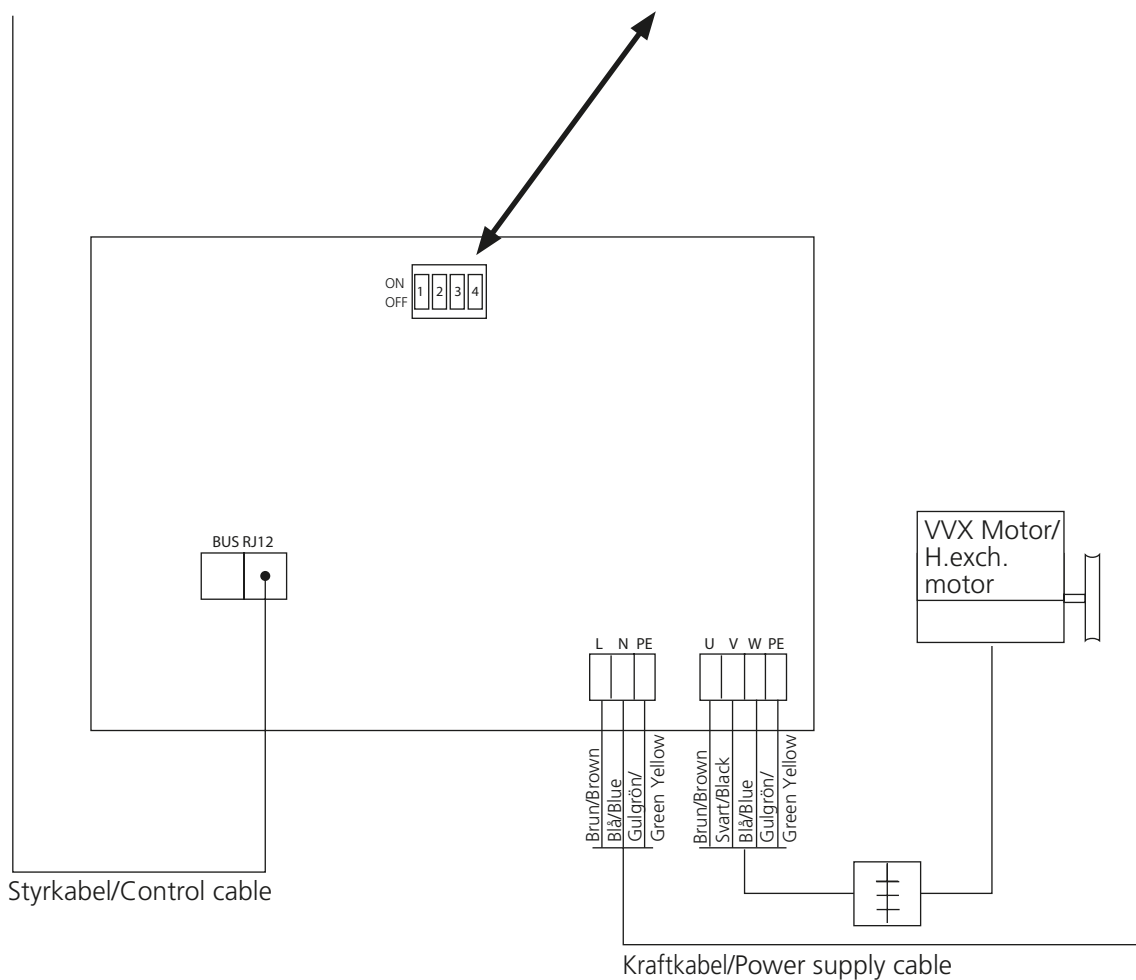

GOLD RX 11 eff.var. 2/cap. var. 2, 12 eff.var. 1 och 2/cap. var. 1 and 2 med/with COOL DX Top

B:
Alt. 1: GOLD RX/PX/CX/SD14-120

Alt. 2: GOLD RX/PX/CX/SD14-120

C: GOLD RX 04-80 standard, 04-70 sorption

	DIP1	DIP2	DIP3	DIP4
Rotor, standard/sorption				
GOLD				
RX 011-020	ON	OFF	OFF	OFF