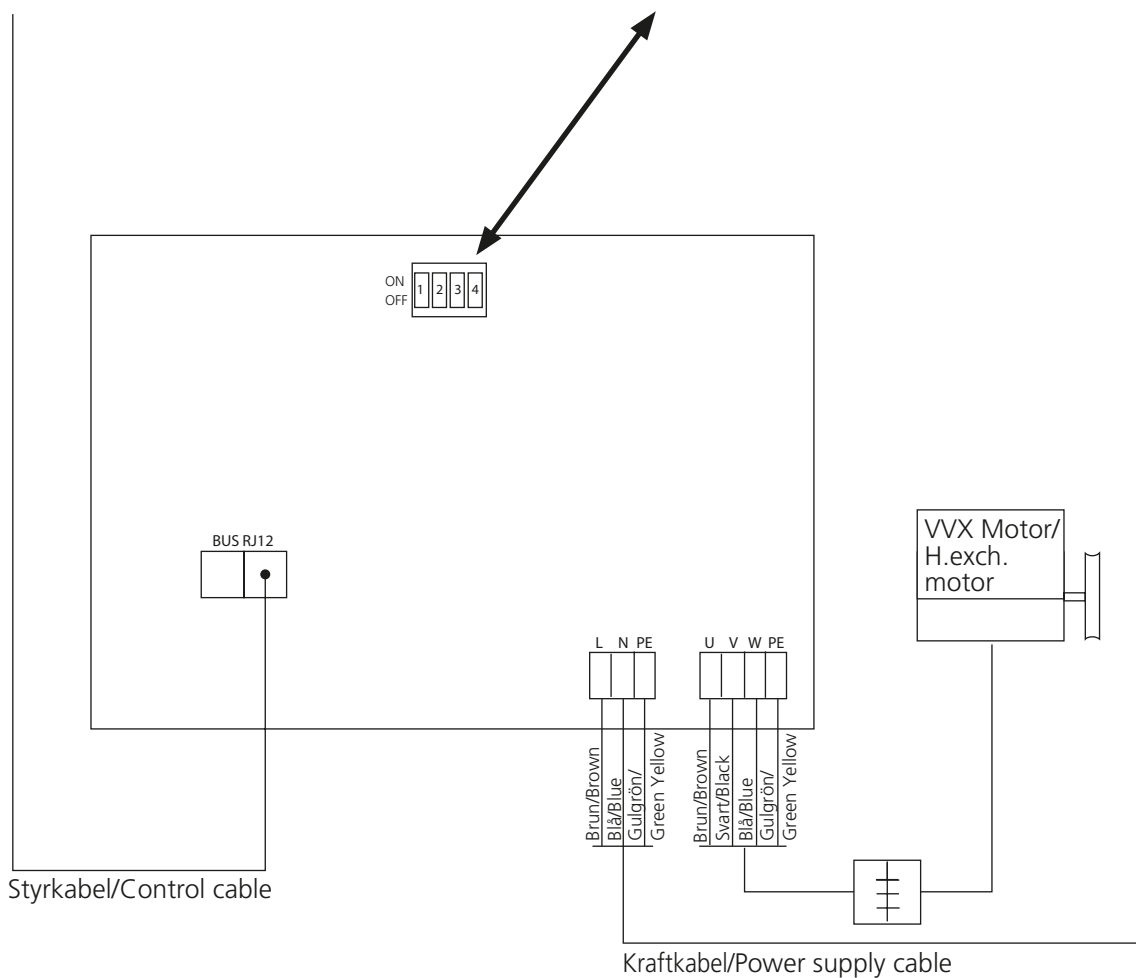

## GOLD RX 11 eff.var. 1/cap. var. 1 med/with COOL DX Top

**A: GOLD RX/PX/CX/SD04-07, 08/11 eff.var./cap.var. 1**

C: GOLD RX 04-80 standard, 04-70 sorption

|                                 | DIP1 | DIP2 | DIP3 | DIP4 |
|---------------------------------|------|------|------|------|
| <b>Rotor, standard/sorption</b> |      |      |      |      |
| <b>GOLD</b>                     |      |      |      |      |
| RX 011                          | ON   | OFF  | OFF  | OFF  |