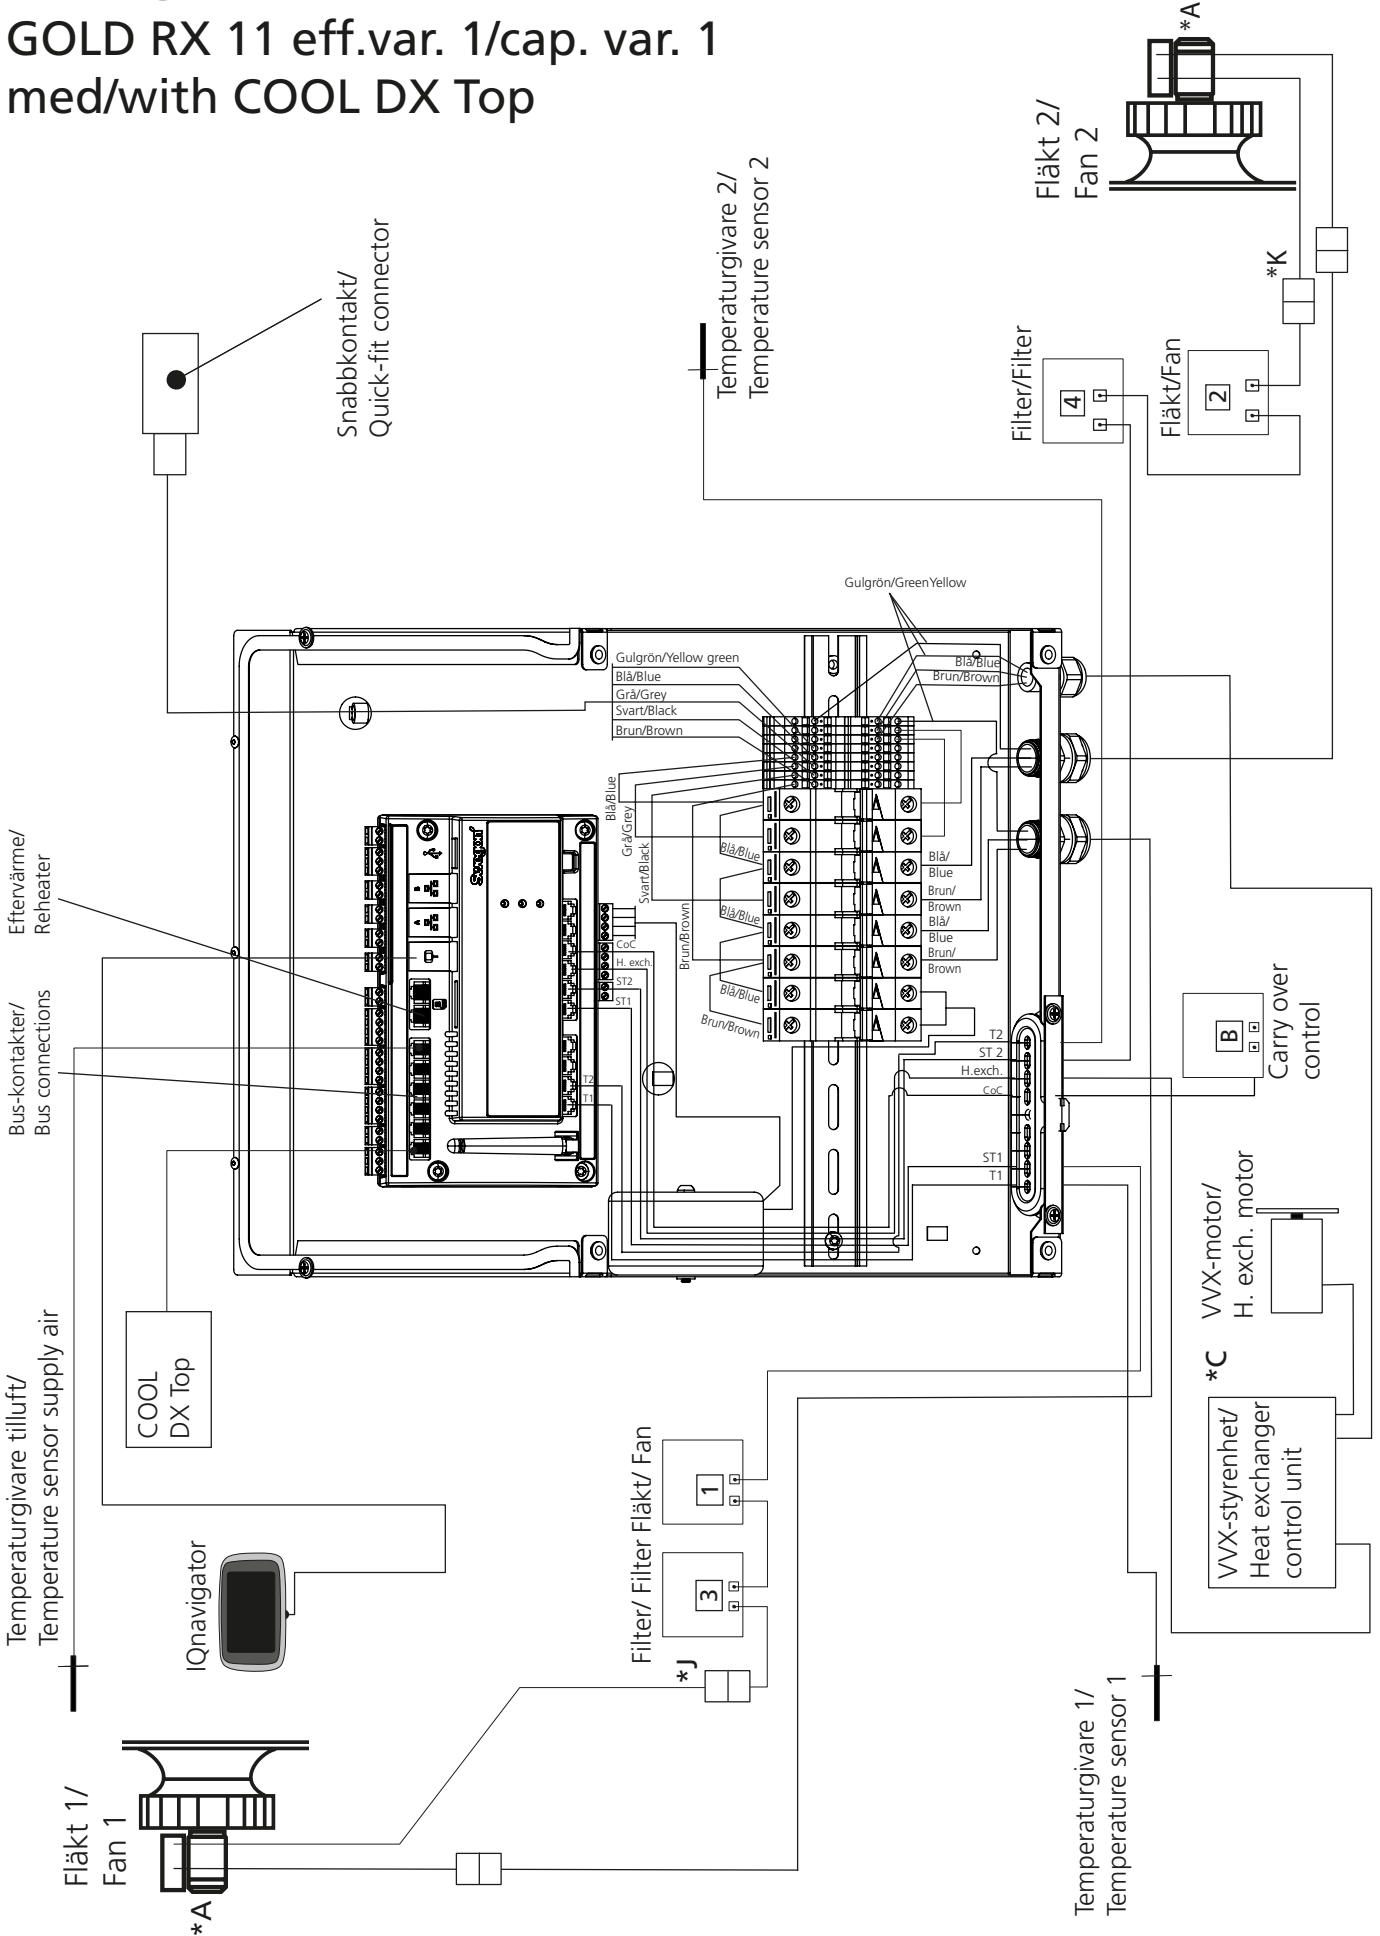

## GOLD RX 11 eff.var. 1/cap. var. 1 utan/without COOL DX Top

## GOLD RX 11 eff.var. 1/cap. var. 1 med/with COOL DX Top

**A: GOLD RX/PX/CX/SD04-07, 08/11 eff.var./cap.var. 1**

C: GOLD RX 04-80 standard, 04-70 sorption

|                                 | DIP1 | DIP2 | DIP3 | DIP4 |
|---------------------------------|------|------|------|------|
| <b>Rotor, standard/sorption</b> |      |      |      |      |
| <b>GOLD</b>                     |      |      |      |      |
| RX 011                          | ON   | OFF  | OFF  | OFF  |

J: GOLD RX/PX/CX/SD 04-50

K: GOLD RX/PX/CX/SD 04-50