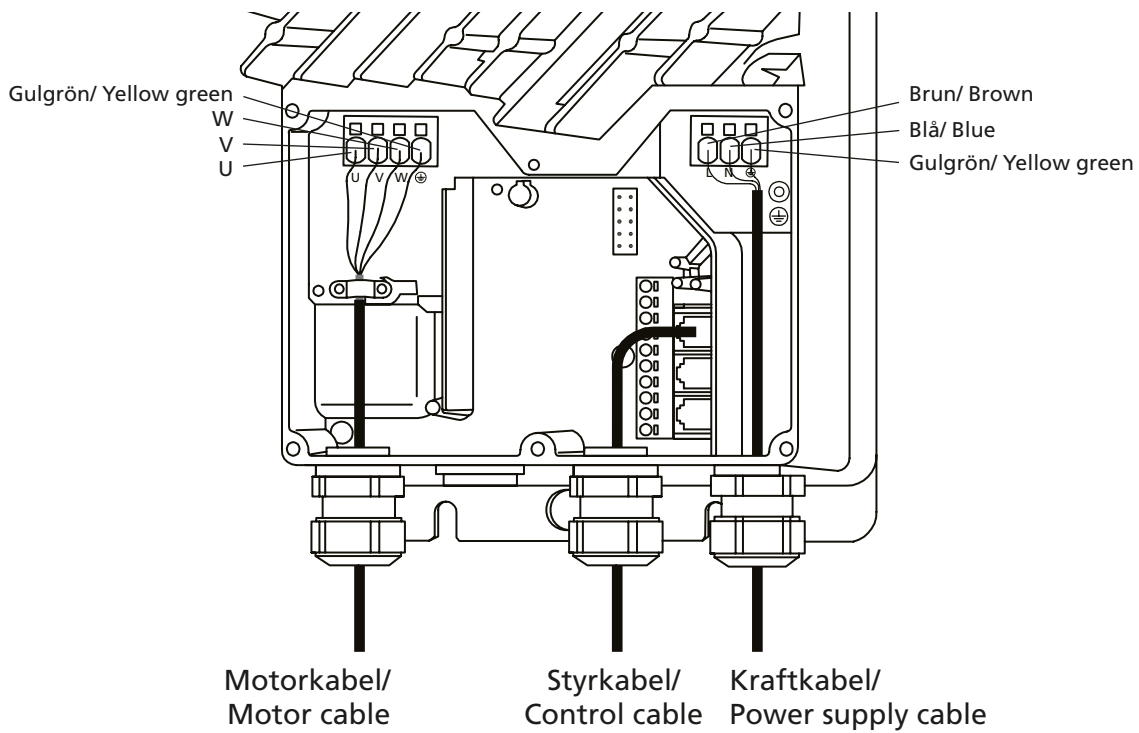

## GOLD RX 11 eff.var. 1/cap. var. 1 utan/without COOL DX Top

## GOLD RX 11 eff.var. 1/cap. var. 1 med/with COOL DX Top

**A: GOLD RX/PX/CX/SD04-07, 08/11 eff.var./cap.var. 1**

C: GOLD RX 04-80 standard, 04-70 sorption

|                                 | DIP1 | DIP2 | DIP3 | DIP4 |
|---------------------------------|------|------|------|------|
| <b>Rotor, standard/sorption</b> |      |      |      |      |
| <b>GOLD</b>                     |      |      |      |      |
| RX 011                          | ON   | OFF  | OFF  | OFF  |