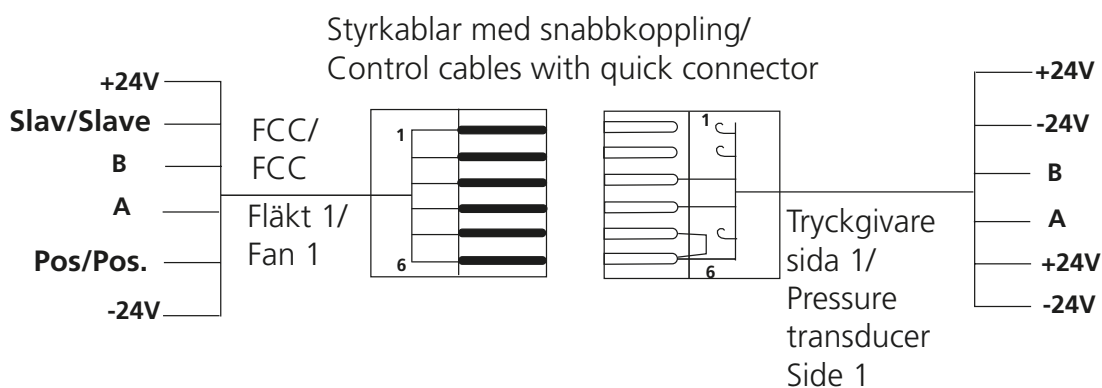

## GOLD RX 11 eff.var. 1/cap. var. 1 med/with COOL DX Top

**A: GOLD RX/PX/CX/SD04-07, 08/11 eff.var./cap.var. 1**

C: GOLD RX 04-80 standard, 04-70 sorption

|                                 | DIP1 | DIP2 | DIP3 | DIP4 |
|---------------------------------|------|------|------|------|
| <b>Rotor, standard/sorption</b> |      |      |      |      |
| <b>GOLD</b>                     |      |      |      |      |
| RX 011                          | ON   | OFF  | OFF  | OFF  |

J: GOLD RX/PX/CX/SD 04-50

K: GOLD RX/PX/CX/SD 04-50