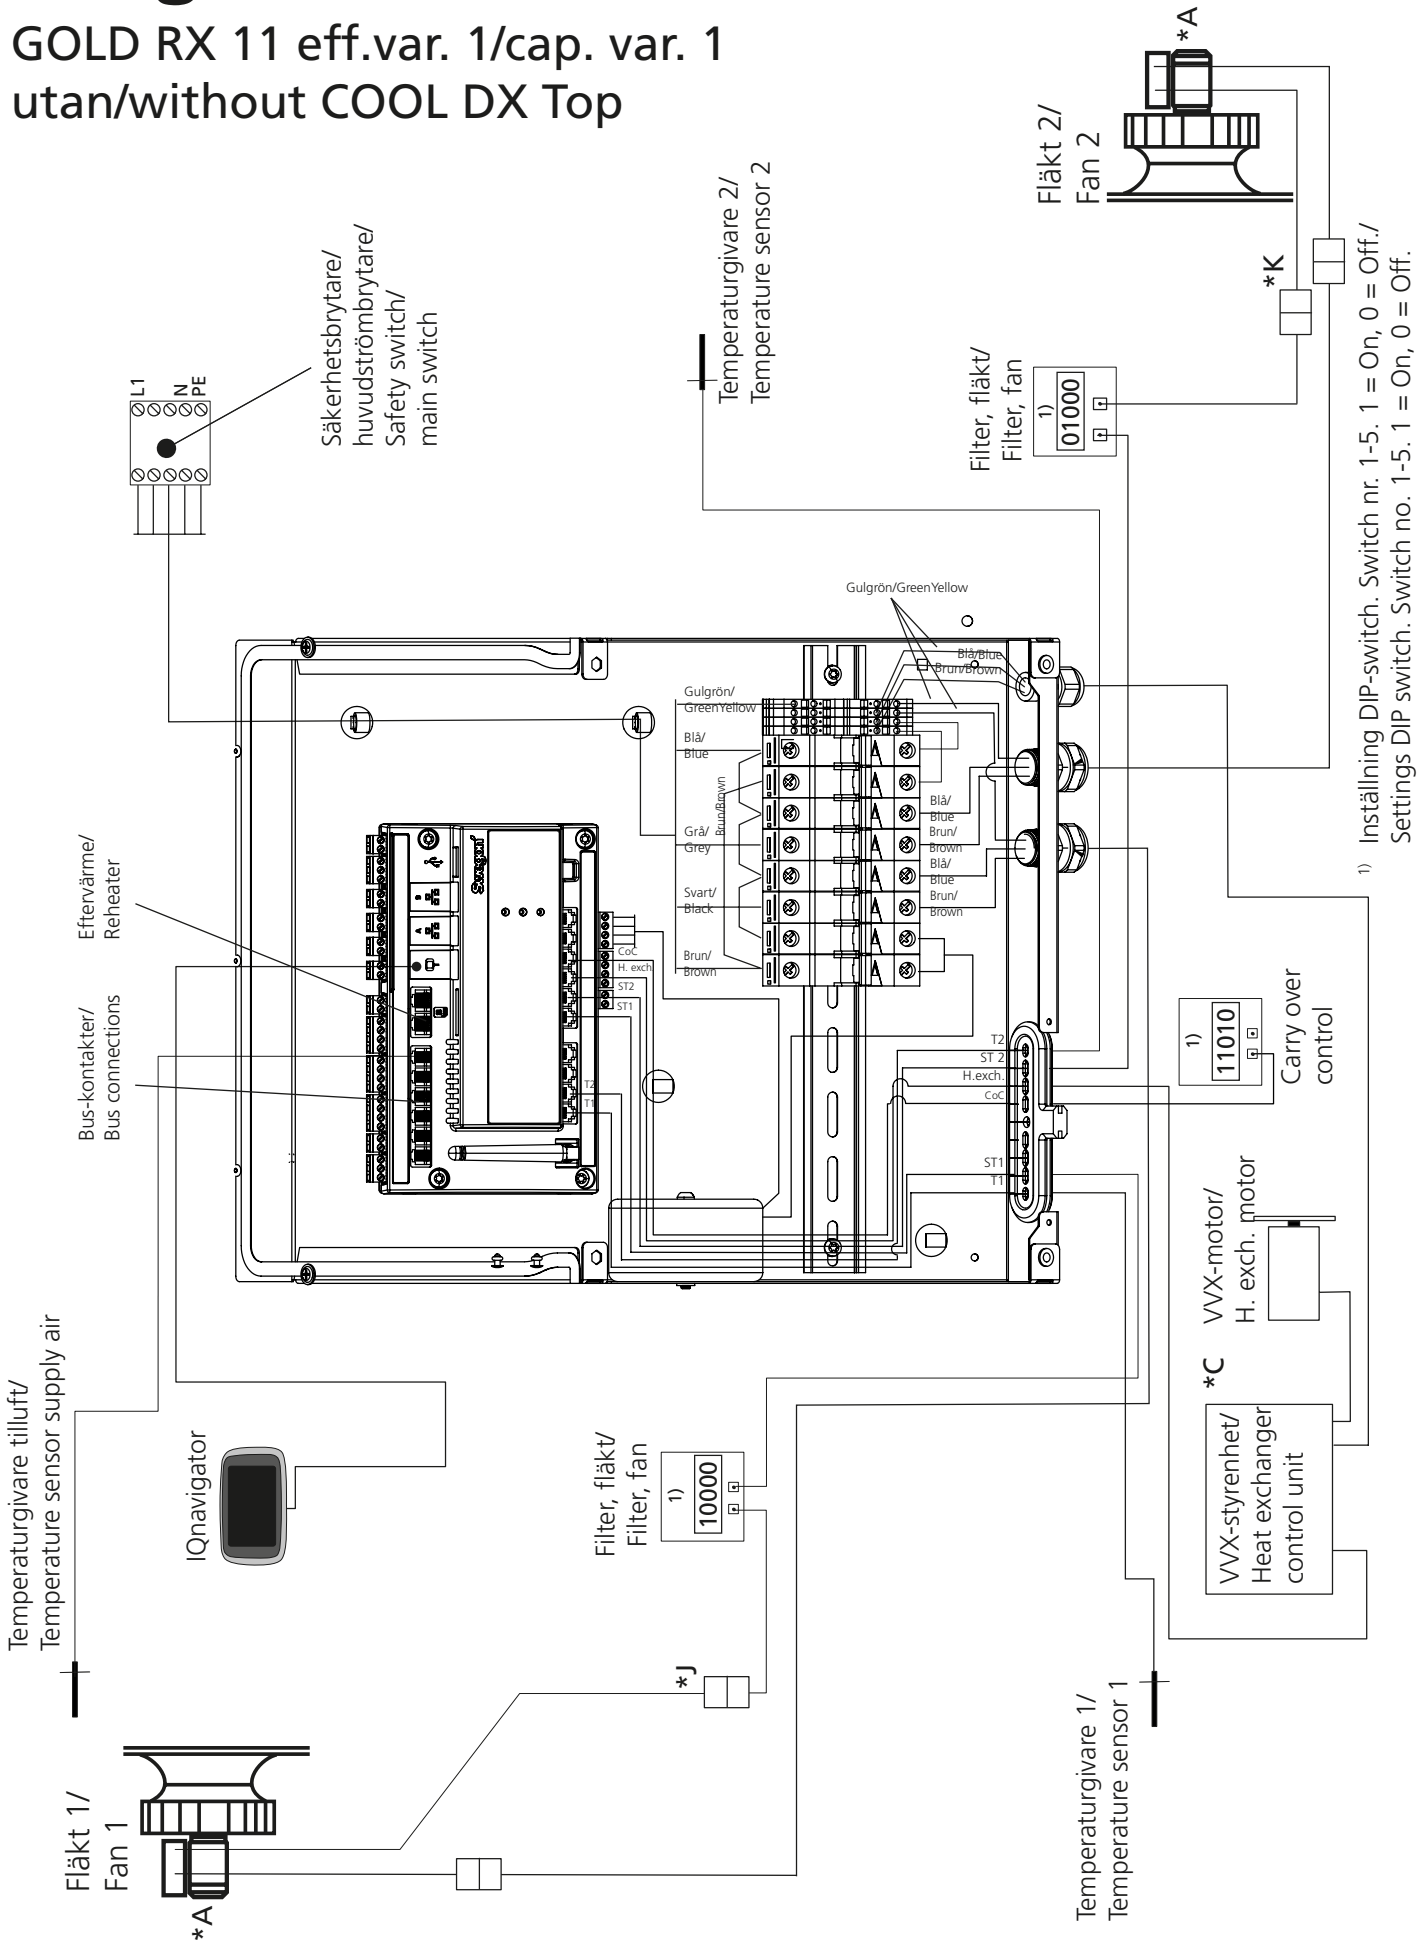

## GOLD RX 11 eff.var. 1/cap. var. 1 utan/without COOL DX Top

## GOLD RX 11 eff.var. 1/cap. var. 1 med/with COOL DX Top

**A: GOLD RX/PX/CX/SD04-07, 08/11 eff.var./cap.var. 1**

C: GOLD RX 04-80 standard, 04-70 sorption

|                                 | DIP1 | DIP2 | DIP3 | DIP4 |
|---------------------------------|------|------|------|------|
| <b>Rotor, standard/sorption</b> |      |      |      |      |
| <b>GOLD</b>                     |      |      |      |      |
| RX 011                          | ON   | OFF  | OFF  | OFF  |

J: GOLD RX/PX/CX/SD 04-50

K: GOLD RX/PX/CX/SD 04-50